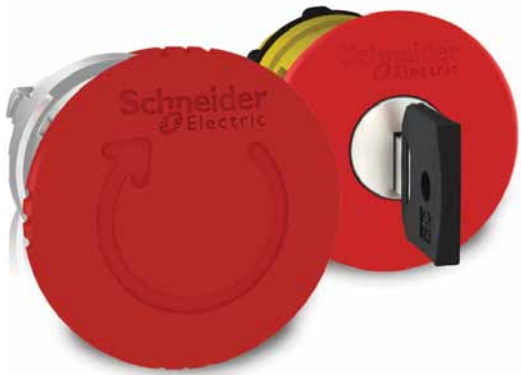

Are you sure your emergency stop complies with the IEC safety standards?

Introducing Harmony XB4 and XB5, the trigger action emergency stops that simplify standard compliance.

Harmony XB4 and XB5: the 2-in-1 pushbuttons that cover emergency stop and emergency switching off functions

There are two types of emergency functions defined by the IEC® 60204 directive: emergency stop for safety applications, and emergency switching off for non-safety applications.

Knowing which one is right for your installation is not always easy.

To help you make the right choice, Schneider Electric™ introduces Harmony™ XB4 and XB5 22 mm trigger action emergency stops that combine both functions into one device.

Benefits at a glance:

Simplified ordering

- > One pushbutton covers the two emergency functions for compliance with current safety standards

Comprehensive range

- > Metal/plastic bezel (XB4/XB5)
- > Push/pull, turn to release, and key release in 30/40/60 mm
- > General safe stop functions for machine protection (XB5)
- > New 3D label for better visibility