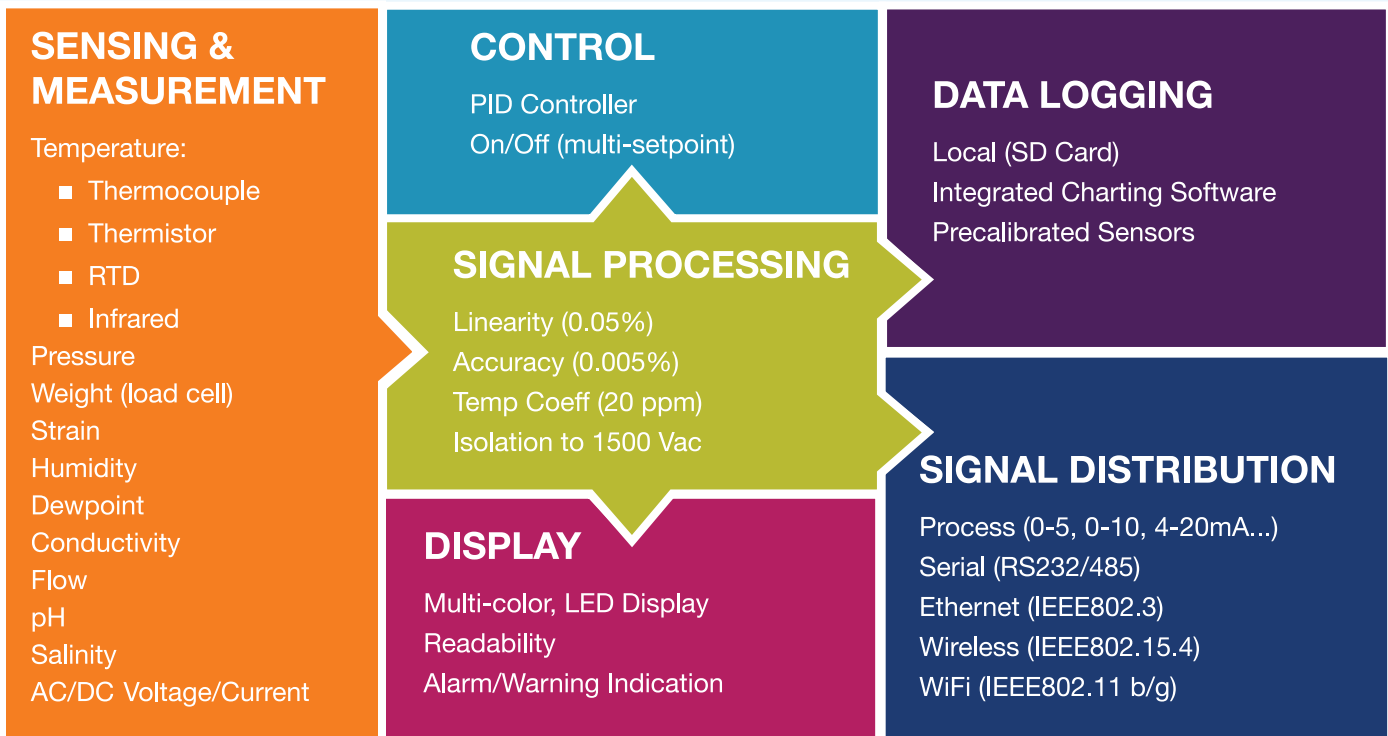

The Total Interface Solution from Newport

Backed by the power of Expert Services & Support from Newark element14!

- Direct access to the Newport core line and the latest technology FIRST!
- Expert custom capabilities – analog, digital panel meters and controllers
- Dedicated technical support team
- Same-day shipping available and no minimum order requirement