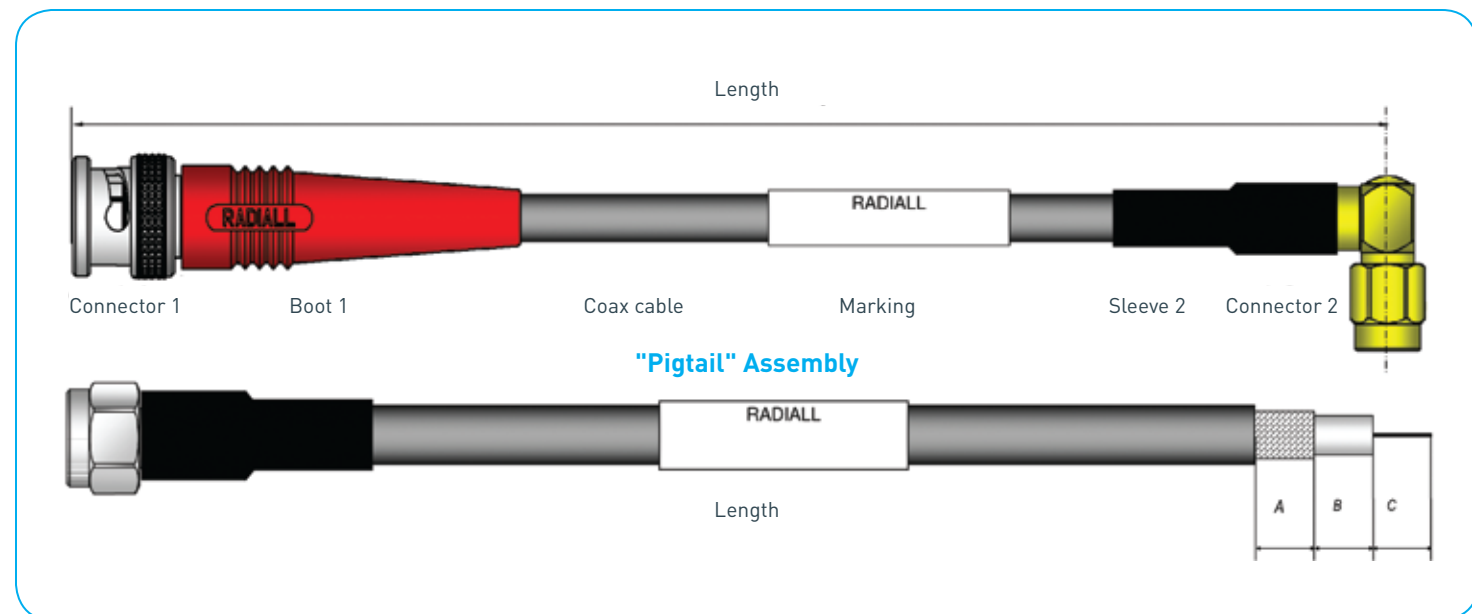

Radiall Navigator™ is a tool designed to assist our partners and customers that provides instant access to the right information at the right moment. This tool is intended to make sharing information about Radiall products as easy as possible in one single document.

With this in mind, we have created Radiall Navigator as a supplemental guide to information available in our catalogs and on our website (www.radiall.com). We recognize that time is a very limited and valuable asset. We are confident that Radiall Navigator will help users understand our products, terminologies, and references better.

AEROSPACE

AUTOMOTIVE

DEFENSE

INDUSTRIAL

INSTRUMENTATION

MEDICAL

SPACE

TELECOM

EUROPE

France - RADIALL S.A.
101, Rue Ph. Hoffmann
93116 ROSNY sous BOIS (Paris)
Tel.: +33 1 49 35 35 35 - Fax: +33 1 48 54 63 63
E-Mail: info@radiall.com

Finland - RADIALL SF
P.O. Box 202 - 90101 OULU
Tel.: +358 407 522 412
E-Mail: infofi@radiall.com

Germany - RADIALL GmbH
Carl-Zeiss Str. 10 Postfach 200143
D63307 - RÖDERMARK (Frankfurt)
Tel.: +49 60 74 91 07 0 - Fax: +49 60 74 91 07 70
E-Mail: infode@radiall.com

Italy - RADIALL Elettronica S.R.L.
Via Concordia, 5 - 20090 ASSAGO MILANO
Tel.: +39 02 48 85 121 - Fax: +39 02 48 84 30 18
E-Mail: infoit@radiall.com
Regional office: Roma

Netherlands - RADIALL BV.
Hogebrinkerweg 15b - 3871 KM HOEVELAKEN
Tel.: +31 33 253 40 09 - Fax: +31 33 253 45 12
E-Mail: infofl@radiall.com

Sweden - RADIALL A.B.
Sjöängsvägen 2 - SE-192 72 SOLLENTUNA (Stockholm)
Tel.: +46 844 434 10 - Fax: +46 875 449 16
E-Mail: infose@radiall.com

U.K. - RADIALL Ltd.
Ground Floor, 6 The Grand Union Office Park,
Packet Boat Lane
UXBRIDGE Middlesex UB8 2GH (London)
Tel.: +44 1895 425 000 - Fax: +44 1895 425 010
E-Mail: infouk@radiall.com

NORTH AMERICA

USA - RADIALL USA, Inc.
6825 West Galveston Street
CHANDLER, Arizona 85226
Tel.: +1 480 682 9400 - Fax: +1 480 682 9403
E-Mail: infousa@radiall.com

ASIA

China - SHANGHAI RADIALL Electronic Co., Ltd.
N° 390 Yong He Road 200072 - SHANGHAI
Tel.: +86 21 66 52 37 88 - Fax: +86 21 66 52 11 77
E-Mail: infozh@radiall.com

Japan - NIHON RADIALL
Shibuya-ku Ebisu 1-5-2, Kougetsu Bldg 405
TOKYO 150-0013
Tel.: +81 3 3440 6241 - Fax: +81 3 3440 6242
E-Mail: infojp@radiall.com

Hong Kong - RADIALL Electronics Ltd.
Flat D, 6/F Ford Glory Plaza,
37-39 Wing Hong Street
Cheung Sha Wan
KOWLOON HONG KONG
Tel.: +852-2959-3833 - Fax: +852-2959-2636
E-Mail: infohk@radiall.com

India - RADIALL India Pvt. Ltd.
25 D, II Phase, Peenya Industrial Area
BANGALORE 560058
Tel.: +91 80 83 95 271 - Fax: +91 80 83 97 228
E-Mail: infoin@radiall.com

ALSO REPRESENTED IN

Australia	Hungary	Poland
Austria	Indonesia	Russia
Belgium	Israel	Singapore
Brazil	Korea	Spain
Czech Republic	Latvia	Switzerland
Denmark	Lithuania	Taiwan
Estonia	Malaysia	Thailand
Greece	Norway	Vietnam
	Philippines	South Africa

For the above countries, please contact the local agent or RADIALL at: info@radiall.com

D1A041TE - 2011 February

RF Cable Assemblies

www.radiall.com

RADIALL
The next conneXion

RADIALL
The next conneXion