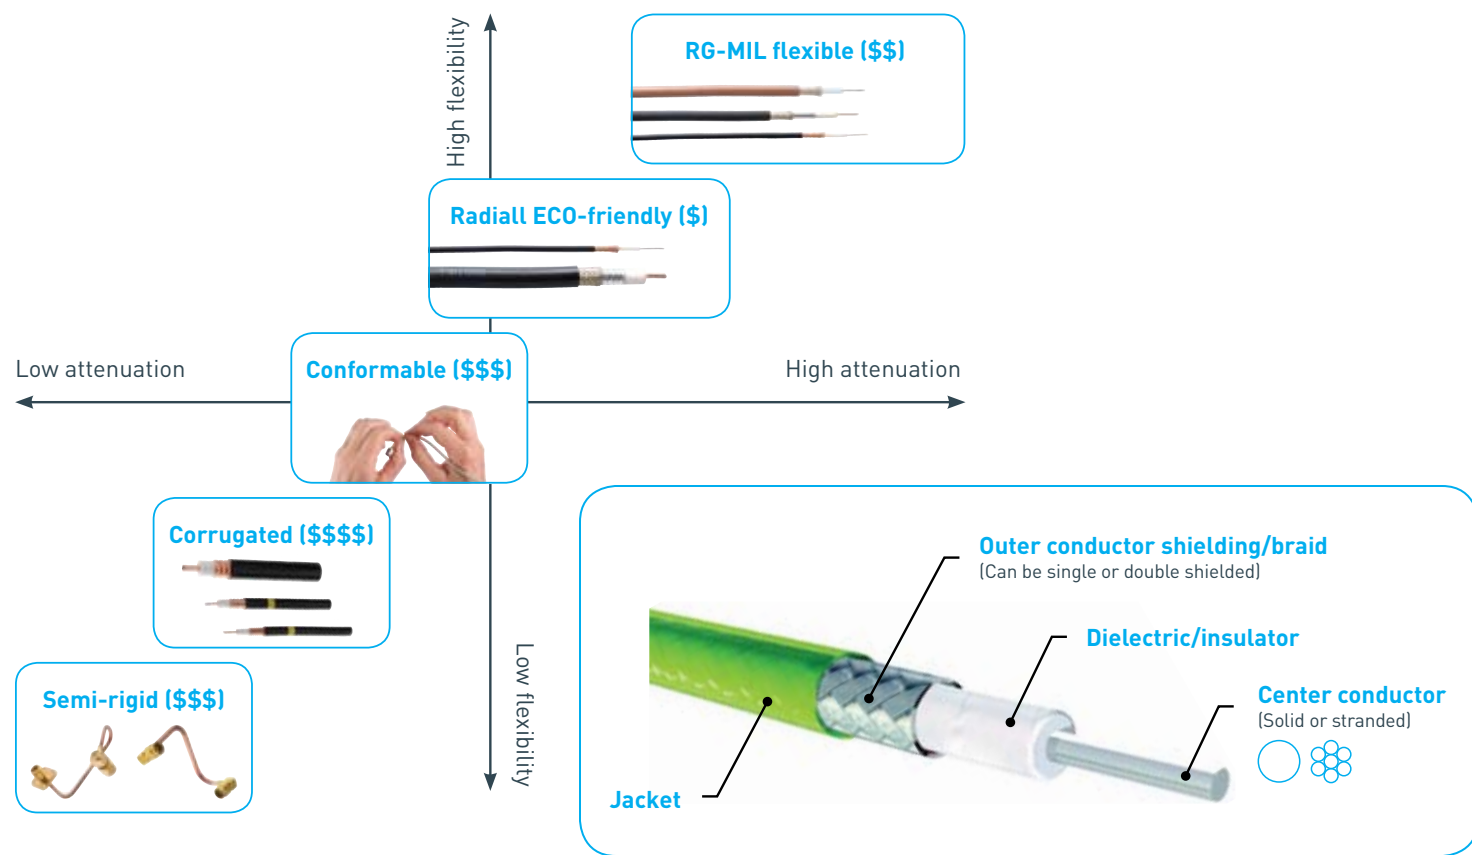

Radiall Navigator™ is a tool designed to assist our partners and customers that provides instant access to the right information at the right moment. This tool is intended to make sharing information about Radiall products as easy as possible in one single document.

With this in mind, we have created Radiall Navigator as a supplemental guide to information available in our catalogs and on our website (www.radiall.com). We recognize that time is a very limited and valuable asset. We are confident that Radiall Navigator will help users understand our products, terminologies, and references better.

AEROSPACE

AUTOMOTIVE

DEFENSE

INDUSTRIAL

INSTRUMENTATION

MEDICAL

SPACE

TELECOM

EUROPE

France - RADIALL S.A.
101, Rue Ph. Hoffmann
93116 ROSNY sous BOIS (Paris)
Tel.: +33 1 49 35 35 35 - Fax: +33 1 48 54 63 63
E-Mail: info@radiall.com

Finland - RADIALL SF
P.O. Box 202 - 90101 OULU
Tel.: +358 407 522 412
E-Mail: infofi@radiall.com

Germany - RADIALL GmbH
Carl-Zeiss Str. 10 Postfach 200143
D63307 - RÖDERMARK (Frankfurt)
Tel.: +49 60 74 91 07 0 - Fax: +49 60 74 91 07 70
E-Mail: infode@radiall.com

Italy - RADIALL Elettronica S.R.L.
Via Concordia, 5 - 20090 ASSAGO MILANO
Tel.: +39 02 48 85 121 - Fax: +39 02 48 84 30 18
E-Mail: infoit@radiall.com
Regional office: Roma

Netherlands - RADIALL BV.
Hogebrinkerweg 15b - 3871 KM HOEVELAKEN
Tel.: +31 33 253 40 09 - Fax: +31 33 253 45 12
E-Mail: infofl@radiall.com

Sweden - RADIALL A.B.
Sjöängsvägen 2 - SE-192 72 SOLLENTUNA (Stockholm)
Tel.: +46 844 434 10 - Fax: +46 875 449 16
E-Mail: infose@radiall.com

U.K. - RADIALL Ltd.
Ground Floor, 6 The Grand Union Office Park,
Packet Boat Lane
UXBRIDGE Middlesex UB8 2GH (London)
Tel.: +44 1895 425 000 - Fax: +44 1895 425 010
E-Mail: infouk@radiall.com

NORTH AMERICA

USA - RADIALL USA, Inc.
6825 West Galveston Street
CHANDLER, Arizona 85226
Tel.: +1 480 682 9400 - Fax: +1 480 682 9403
E-Mail: infousa@radiall.com

ASIA

China - SHANGHAI RADIALL Electronic Co., Ltd.
N° 390 Yong He Road 200072 - SHANGHAI
Tel.: +86 21 66 52 37 88 - Fax: +86 21 66 52 11 77
E-Mail: infozh@radiall.com

Japan - NIHON RADIALL
Shibuya-ku Ebisu 1-5-2, Kougetsu Bldg 405
TOKYO 150-0013
Tel.: +81 3 3440 6241 - Fax: +81 3 3440 6242
E-Mail: infojp@radiall.com

Hong Kong - RADIALL Electronics Ltd.
Flat D, 6/F Ford Glory Plaza,
37-39 Wing Hong Street
Cheung Sha Wan
KOWLOON HONG KONG
Tel.: +852-2959-3833 - Fax: +852-2959-2636
E-Mail: infohk@radiall.com

India - RADIALL India Pvt. Ltd.
25 D, II Phase, Peenya Industrial Area
BANGALORE 560058
Tel.: +91 80 83 95 271 - Fax: +91 80 83 97 228
E-Mail: infoin@radiall.com

ALSO REPRESENTED IN

Australia	Hungary	Poland
Austria	Indonesia	Russia
Belgium	Israel	Singapore
Brazil	Korea	Spain
Czech Republic	Latvia	Switzerland
Denmark	Lithuania	Taiwan
Estonia	Malaysia	Thailand
Greece	Norway	Vietnam
	Philippines	South Africa

For the above countries, please contact the local agent or RADIALL at: info@radiall.com

D1A041TE - 2011 February

RF Cable Assemblies

www.radiall.com

RADIALL
The next conneXion

RADIALL
The next conneXion