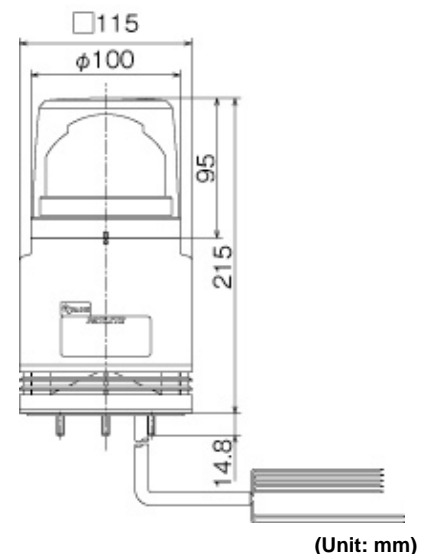

Dimensions

PATLITE (U.S.A.) Corporation

<http://www.patlite.com>

20130 S. Western Ave., Torrance, CA 90501, U.S.A.

email: sales@patlite.com

Tel: +1-310-328-3222 Fax: +1-310-328-2676