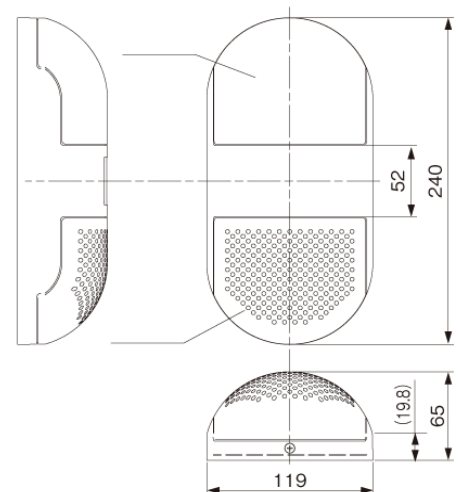

Dimensions

PATLITE (U.S.A.) Corporation

<http://www.patlite.com>

20130 S. Western Ave., Torrance, CA 90501, U.S.A.

email: sales@patlite.com

Tel: +1-310-328-3222 Fax: +1-310-328-2676