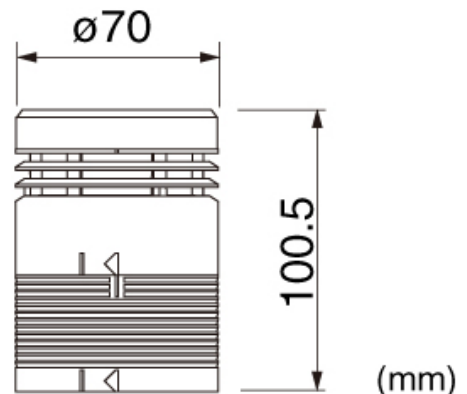

Dimensions

PATLITE (U.S.A.) Corporation

<http://www.patlite.com>

20130 S. Western Ave., Torrance, CA 90501, U.S.A.

email: sales@patlite.com

Tel: +1-310-328-3222 Fax: +1-310-328-2676