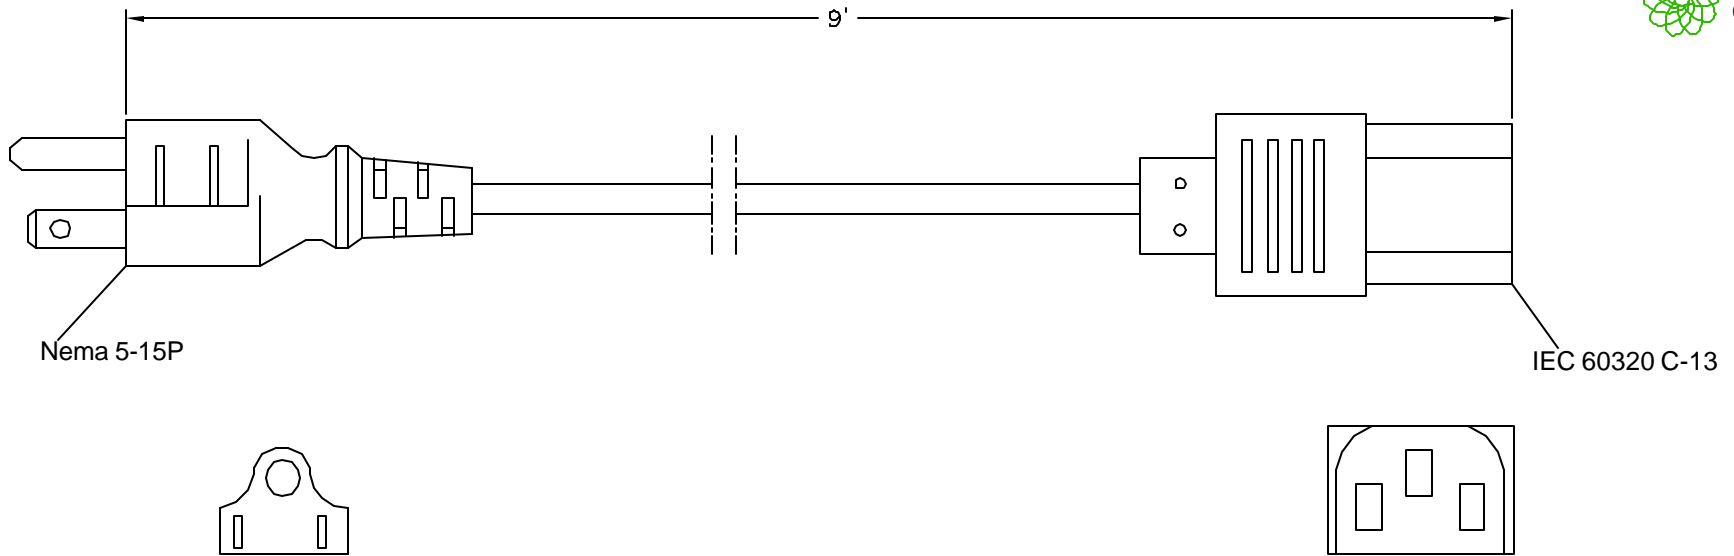

REVISIONS

DCP #	REV	DESCRIPTION	DRAWN	DATE	CHECKD	DATE	APPRVD	DATE
1931		Released	JN	11/07/08	JWM	11/07/08	JWM	11/07/08

NOTES:

1. CORDAGE: SVT, 18AWG / 3C, UNSHIELDED, CEE COLOR CODE, TEMP. RATING 60°C, RATING: 125V 10A, JACKET COLOR: BLACK
2. PLUG: NEMA 5-15P
3. CONNECTOR: IEC 60320 C-13
4. HANK AND TIE
5. APPROVALS: UL, cUL
6. ROHS COMPLIANT

DRAWING TITLE: Power Cord			
SIZE	DWG. NO.	ELECTRONIC FILE	REV
A	SPC13286	11J3561.dwg	A
SCALE: NTS	U.O.M.: INCHES [mm]	SHEET: 1 OF 1	