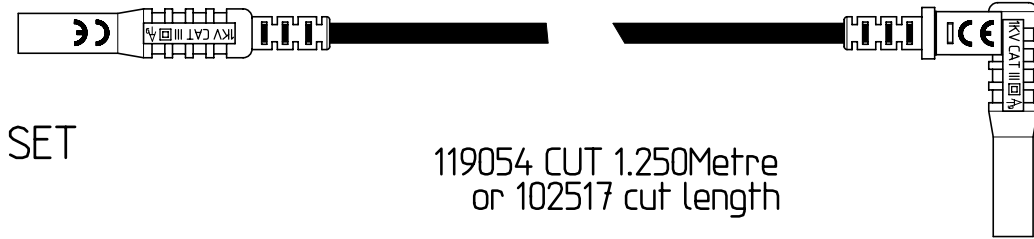

This drawing is not to be disclosed to a third party without the authority from the company.©

Scale  
N.T.S.

**COMPLIES TO IEC1010**

TLKV 1000

129301 OEM RA-FS LEAD SET

119054 CUT 1.250Metre  
or 102517 cut length

DOUBLE SKIN SILICONE CABLE

125070 OEM PLUG

1No. R & B 123301 OEM FS-RA LEAD

125076 OEM RA PLUG

1No.RED & BLACK 121017

1No.RED & BLACK 121026

1No.RED & BLACK 126024

ASSEMBLY JIG NUMBERS	
121026= J107	
121017= J099	126024= J136.137.138.140

PACKAGING LABEL:	119502
LEAFLET:	-

PRINTING AS ILLUSTRATED

TOLERANCES CABLE LENGTHS +/- 5%

DO NOT SCALE.  
ALL DIMENSIONS IN mm.