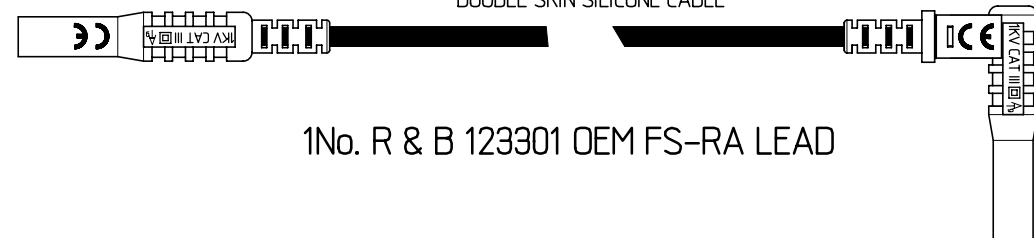

This drawing is not to be disclosed to a third party without the authority from the company.©

Scale  
N.T.S.

**COMPLIES TO IEC1010**

TLKV 1000

129301 OEM RA-FS LEAD SET

119054 CUT 1.250Metre  
or 102517 cut length

DOUBLE SKIN SILICONE CABLE

125070 OEM PLUG

1No. R & B 123301 OEM FS-RA LEAD

125076 OEM RA PLUG

1No.RED & BLACK 121017

1No.RED & BLACK 121026

1No.RED & BLACK 126024

ASSEMBLY JIG NUMBERS	
121026= J107	
121017= J099	126024= J136.137.138.140

PACKAGING LABEL:	119502
LEAFLET:	-

PRINTING AS ILLUSTRATED

TOLERANCES CABLE LENGTHS +/- 5%

DO NOT SCALE.  
ALL DIMENSIONS IN mm.